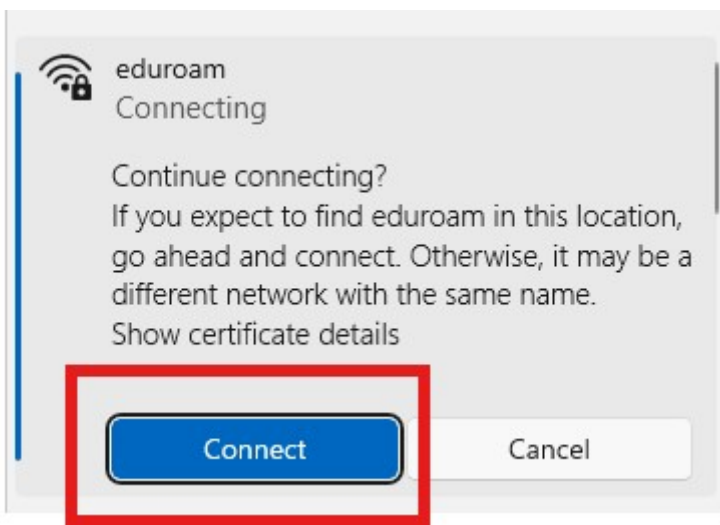

Log In

5. [Progress bar]

Eduroam

Desktop / Laptop Windows 10

1. Network Icon Taskbar

3.

@nstru.ac.th

@peemaijai@nstru.ac.th

1. [] Network Icon [] Taskbar []

2. [] eduroam [] Connect []

3. []

[]@nstru.ac.th []
[]@nstru.ac.th []

4. [] OK []

5. [] Connect []

6. [] Connected,secured [] []

[] **MacOS**

[] **iOS**

1. [] Setting -> WiFi [] eduraom []

5. [] Trust []

6. []

[] **Android**

1. [] Setting -> WiFi [] eduraom []

2. [Redacted]

[Redacted] @nstru.ac.th [Redacted]
[Redacted] @nstru.ac.th [Redacted]