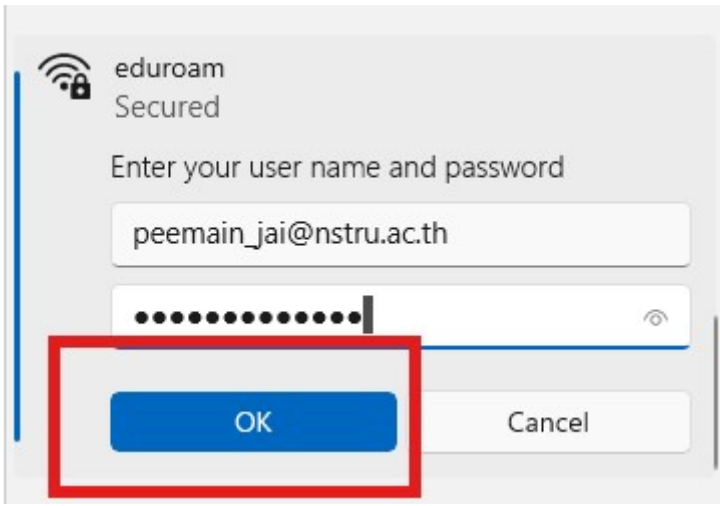

Log In

5. [Progress bar]

Eduroam

Desktop / Laptop Windows 10

1. Network Icon Taskbar

3.

@nstru.ac.th

@peemaijai@nstru.ac.th

1. [] Network Icon [] Taskbar []

2. [] eduroam [] Connect []

3. []

[]@nstru.ac.th []
[]@nstru.ac.th []

4. [] OK []

5. [] Connect []

6. [] Connected,secured [] []

[] **MacOS**