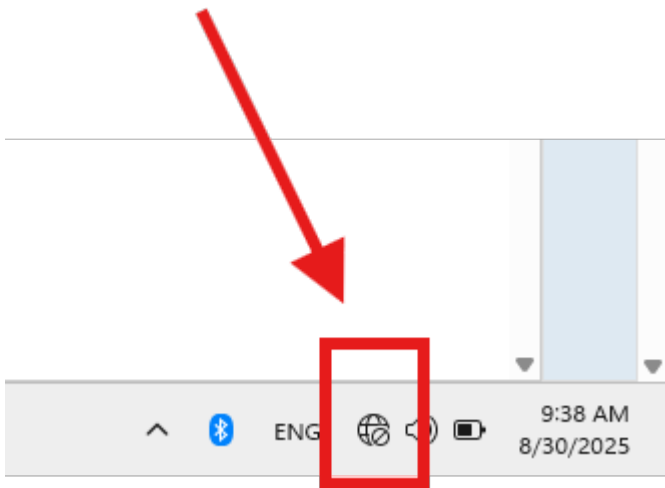

Log In

5. [Progress bar]

Eduroam

Desktop / Laptop Windows 10

1. Network Icon Taskbar

3.

@nstru.ac.th

@peemaijai@nstru.ac.th

1. [] Network Icon [] Taskbar []

2. [] eduroam [] Connect []

3. []

[]@nstru.ac.th []
[]@nstru.ac.th []

4. [] OK []

5. [] Connect []

6. [] Connected,secured [] []

[] **MacOS**