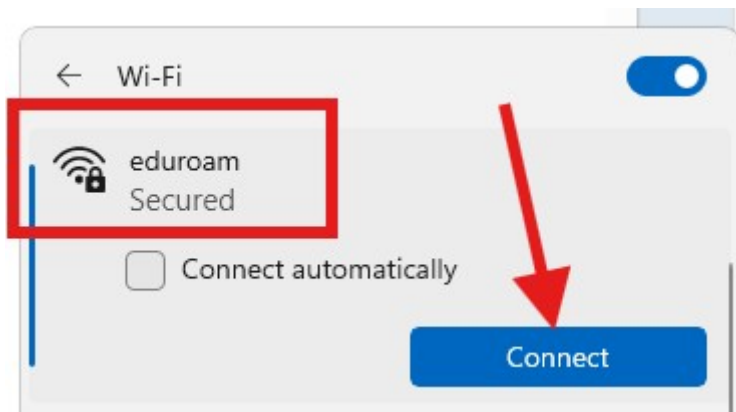

Log In

5. [Progress bar]

Eduroam

Desktop / Laptop Windows 10

1. Network Icon Taskbar

3.

@nstru.ac.th

@peemaijai@nstru.ac.th

1. [] Network Icon [] Taskbar []

2. [] eduroam [] Connect []

3. []

[]@nstru.ac.th []
[]@nstru.ac.th []

4. [] OK []

5. [] Connect []

6. [] Connected,secured [] []

[] **MacOS**