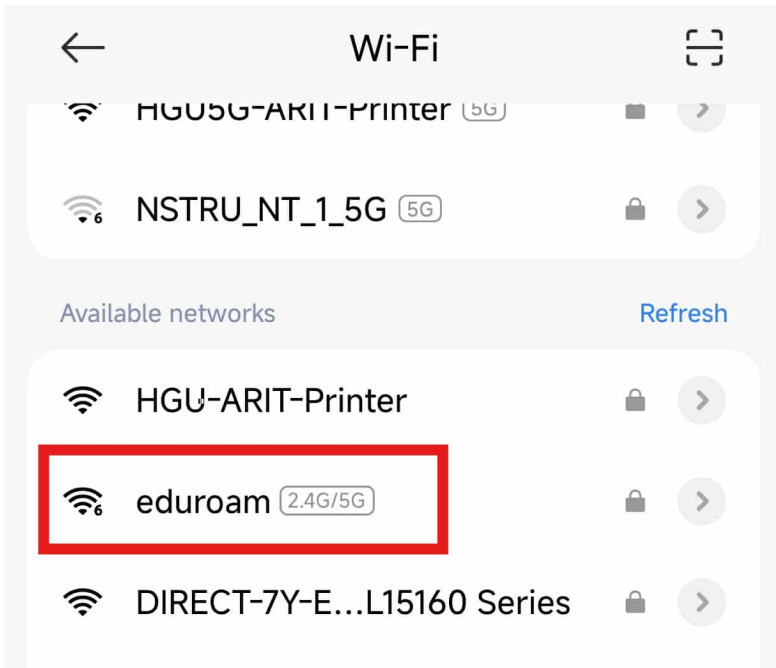

1. [] Network Icon [] Taskbar []

2. [] eduroam [] Connect []

3. []

[]@nstru.ac.th []
[]@nstru.ac.th []

4. [] OK []

5. [] Connect []

6. [] Connected,secured [] []

[] **MacOS**

[] **iOS**

1. [] Setting -> WiFi [] eduraom []

5. [] Trust []

6. []

[] **Android**

1. [] Setting -> WiFi [] eduraom []

2. [Redacted]

[Redacted] @nstru.ac.th [Redacted]
[Redacted] @nstru.ac.th [Redacted]