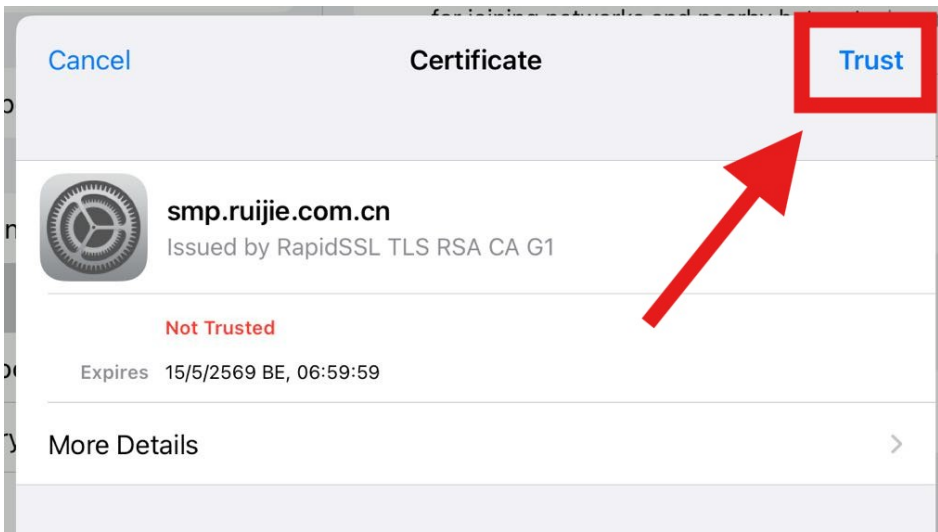

1. [] Network Icon [] Taskbar []

2. [] eduroam [] Connect []

3. []

[]@nstru.ac.th []
[]@nstru.ac.th []

4. [] OK []

5. [] Connect []

6. [] Connected,secured [] []

[] **MacOS**

[] **iOS**

1. [] Setting -> WiFi [] eduraom []

5. [] Trust []

6. []

[] **Android**

1. [] Setting -> WiFi [] eduraom []

2. [Redacted]

[Redacted] @nstru.ac.th [Redacted]
[Redacted] @nstru.ac.th [Redacted]