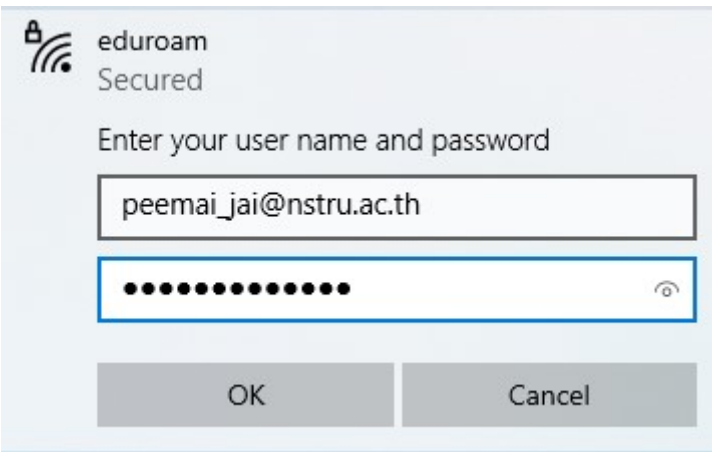

NSTRU x ARIT

Welcome to Common Authentication Process

Username and Password Authentication

Sign in to NSTRU-WiFi

10.99.0.2

NSTRU x ARIT

Welcome to Common Authentication Process

Username and Password Authentication

Log In

5. [Progress bar]

Eduroam

Desktop / Laptop Windows 10

1. Network Icon Taskbar

3.

@nstru.ac.th

@peemaijai@nstru.ac.th

1. [] Network Icon [] Taskbar []

2. [] eduroam [] Connect []

3. []

[]@nstru.ac.th []
[]@nstru.ac.th []

4. [] OK []

5. [] Connect []

6. [] Connected,secured [] []

[] **MacOS**