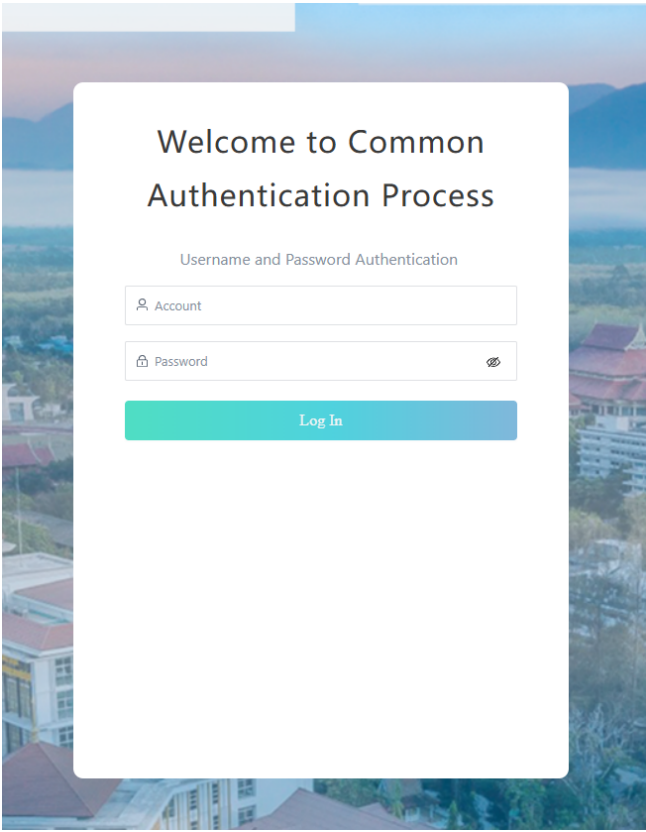

4.

5. Log In

3. [Barcode]

4. [Barcode]

[Barcode]

[Barcode]

5. [Barcode] Log In [Barcode]

4.

5. Log In

Wi-Fi

Connect to Wi-Fi, view available networks, and manage settings for joining networks and nearby hotspots. [Learn more...](#)

Wi-Fi

✓ NSTRU-Dot1X

MY NETWORKS

.@ AIS SUPER WiFi

HGU5G-ARIT-Printer