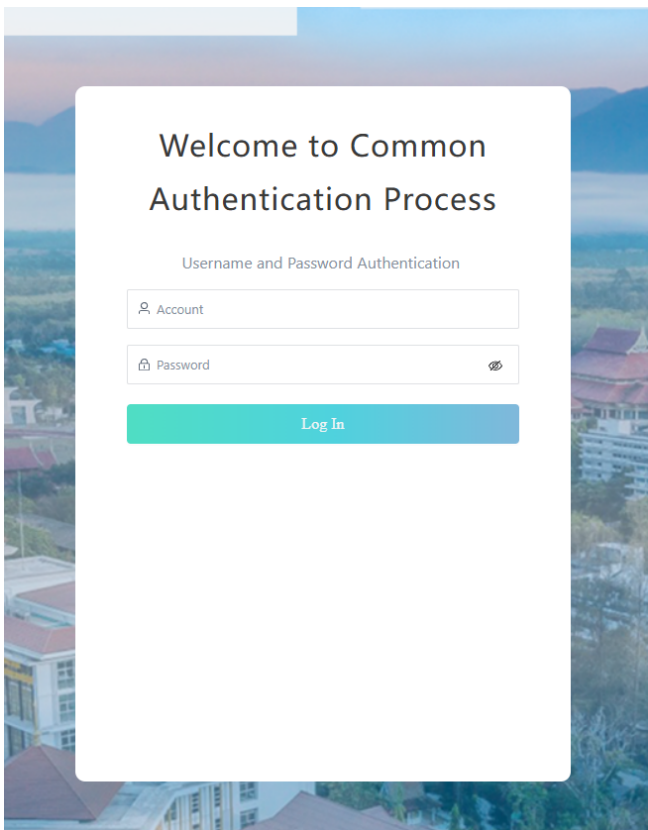

4.

5. Log In

3. [Barcode]

4. [Barcode]

[Barcode]

[Barcode]

5. [Barcode] Log In [Barcode]

4.

5. Log In

Wi-Fi

Connect to Wi-Fi, view available networks, and manage settings for joining networks and nearby hotspots. [Learn more...](#)

Wi-Fi

✓ NSTRU-Dot1X

MY NETWORKS

.@ AIS SUPER WiFi

HGU5G-ARIT-Printer