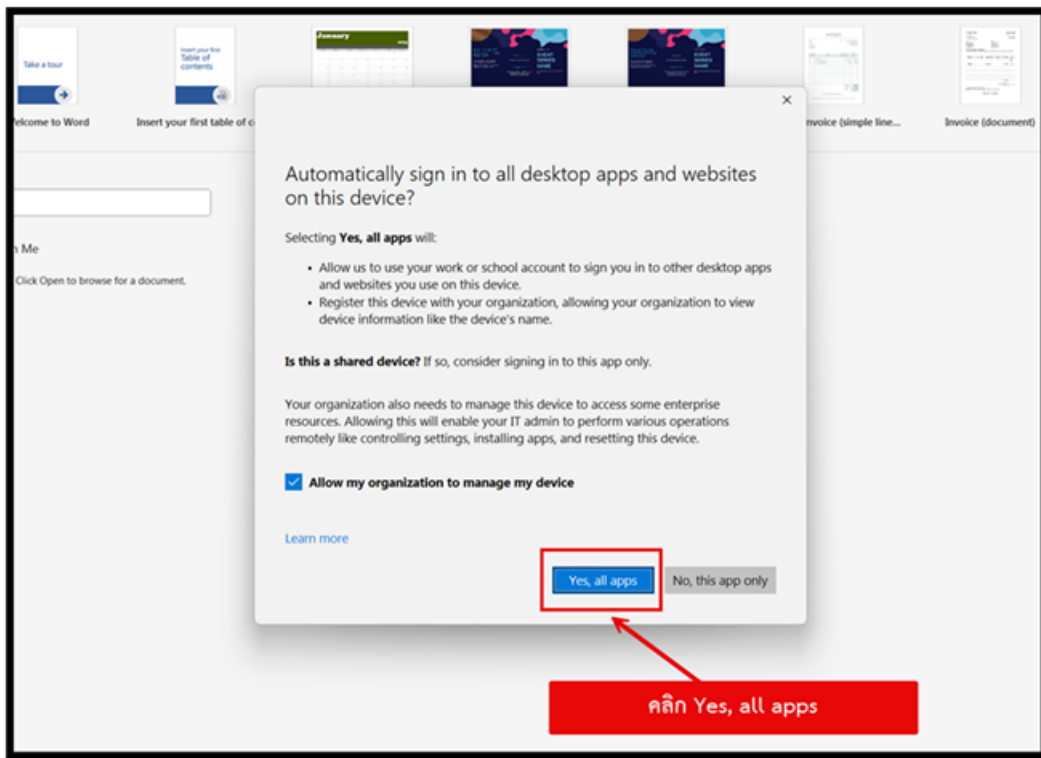

รูปที่ 45 Sign in with different account

Microsoft Next

รูปที่ 46 Microsoft

Sign In

L-47 Sign In

L-48 Application Authenticator 2

L-48

IL-49 Authenticator

Automatically sign in to all desktop apps and websites on the device Yes, all apps 1 -

IL-50 Yes all apps

WiFi, VPN

A screenshot of a computer AI-generated content may be incorrect.

Microsoft Office 365 Microsoft 1 -