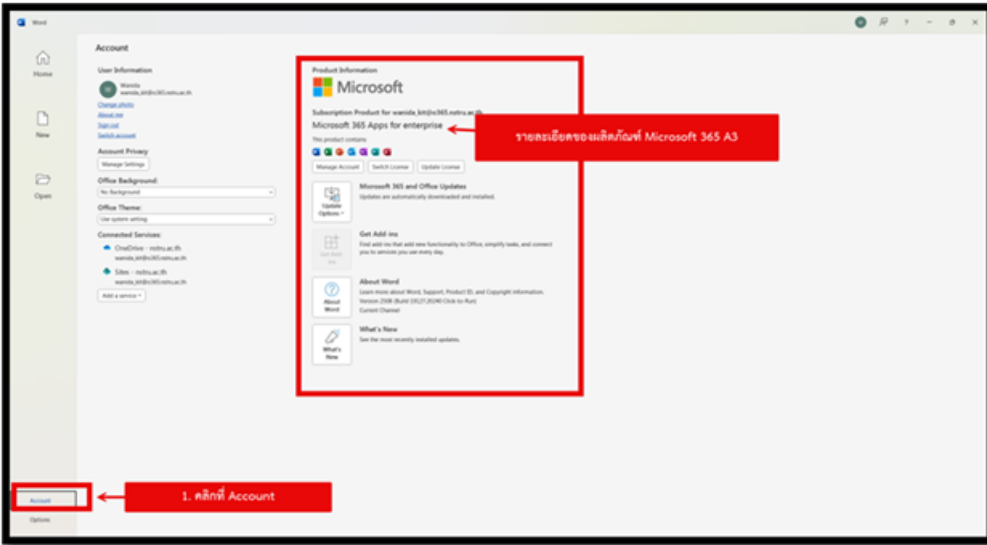

Microsoft Office Account Microsoft Microsoft