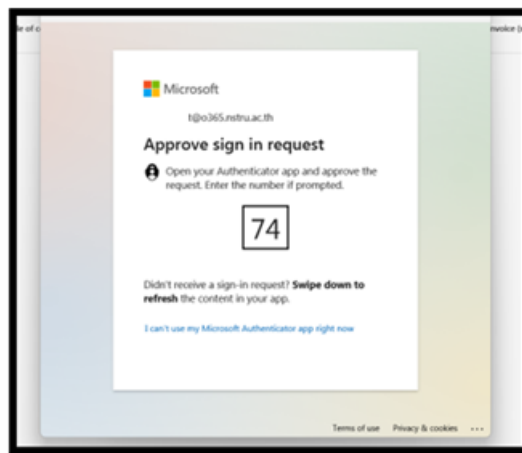

รูปที่ 45 Sign in with different account

Microsoft Next

รูปที่ 46 Microsoft

Sign In

L-47 Sign In

L-48 Application Authenticator 2

L-48

IL-49 Authenticator

Automatically sign in to all desktop apps and websites on the device Yes, all apps 1 -

IL-50 Yes all apps

WiFi, VPN

A screenshot of a computer AI-generated content may be incorrect.

Microsoft Office 365 Microsoft 1 -