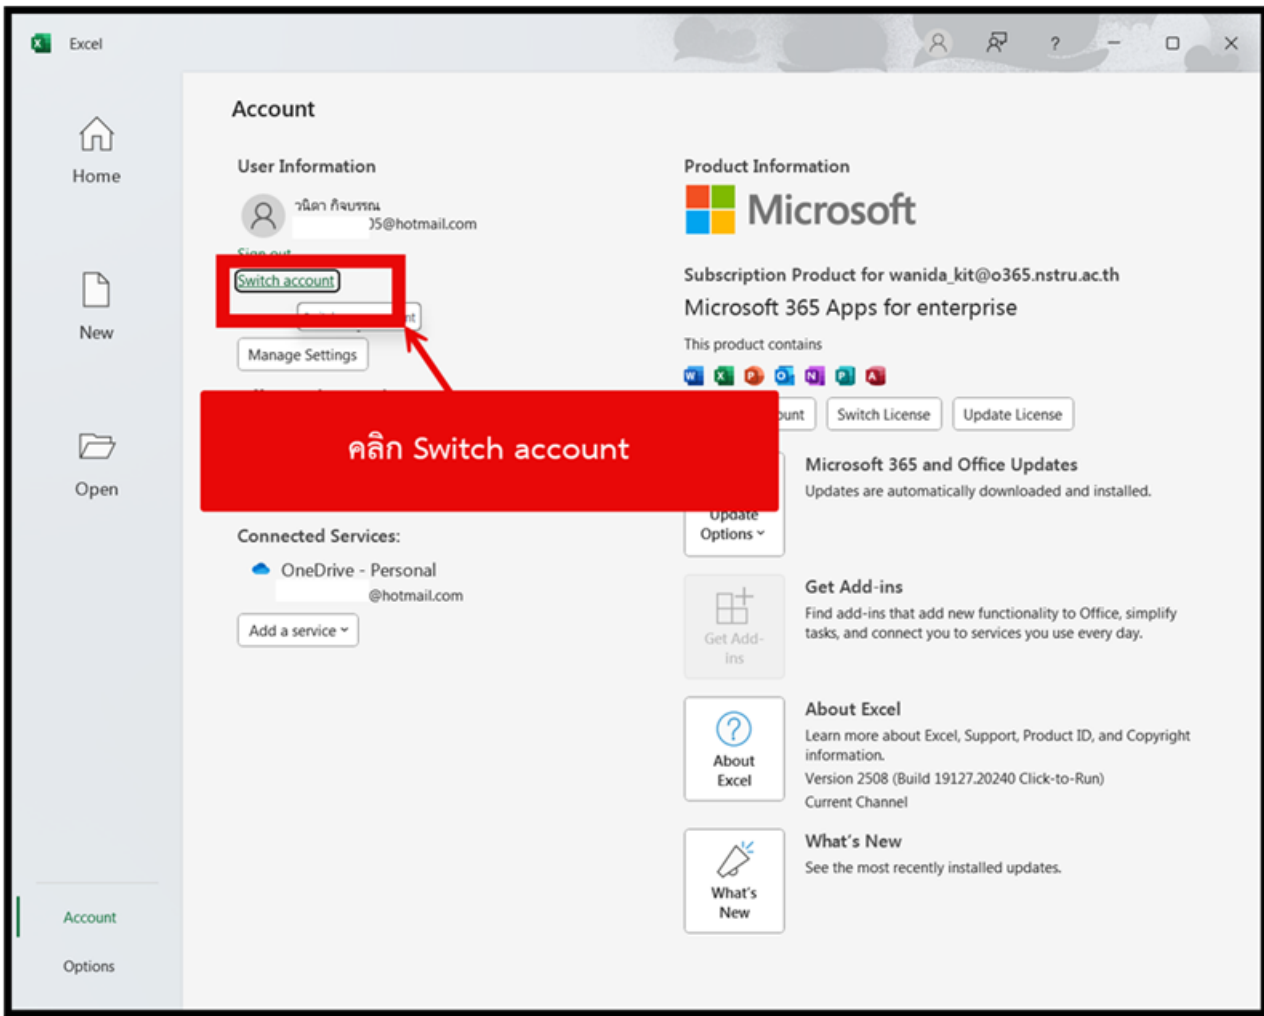

# Microsoft 365 (Microsoft)

Microsoft Office 1 Microsoft Word, Microsoft Excel, PowerPoint, Account

43 Account

Microsoft Word, Outlook, Switch account 1 -

11-144 Sign In Microsoft Office 365 111

Sign in with different account 11-145 111

รูปที่ 45 Sign in with different account

Microsoft Next

รูปที่ 46 Microsoft

Sign In

L-47 Sign In

L-48 Application Authenticator 2

L-48

IL-49 Authenticator

Automatically sign in to all desktop apps and websites on the device Yes, all apps 1 -

IL-50 Yes all apps

WiFi, VPN

A screenshot of a computer AI-generated content may be incorrect.

Microsoft Office 365 Microsoft 1 -