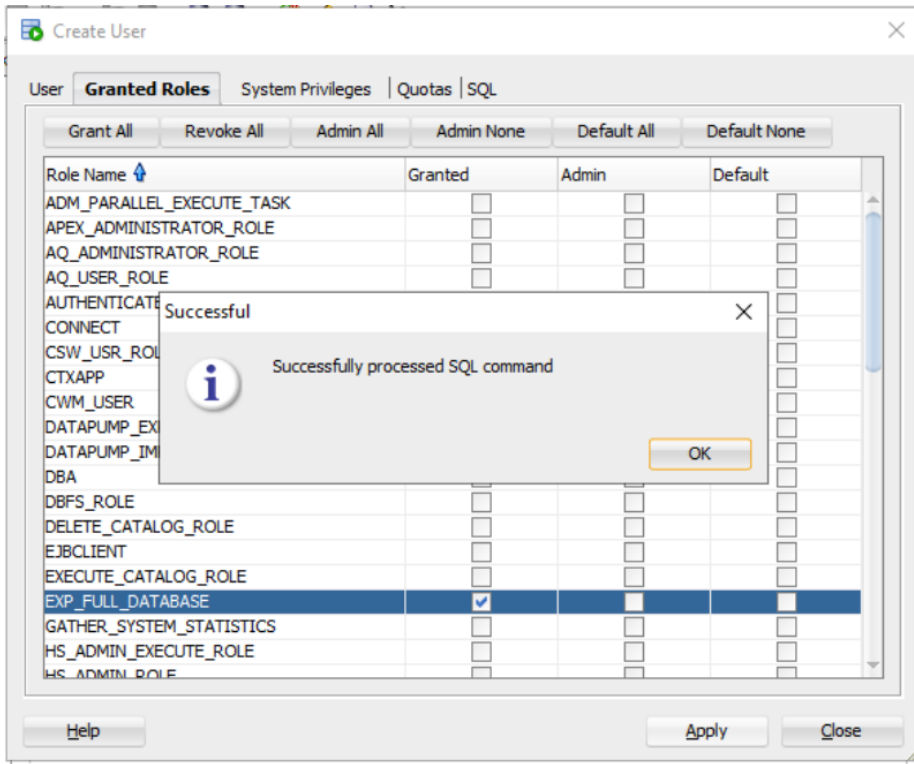

Revision #2

Created 13 June 2023 02:13:49 by Admin

Updated 13 June 2023 02:39:24 by Admin